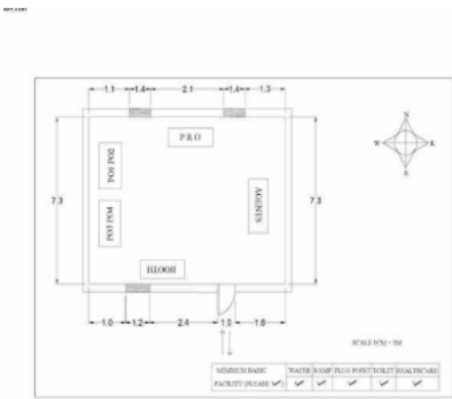

Nazri Naksha

Google Map View

Polling Station Building Front View

Polling Station Front View

Cad View

Key MAP View