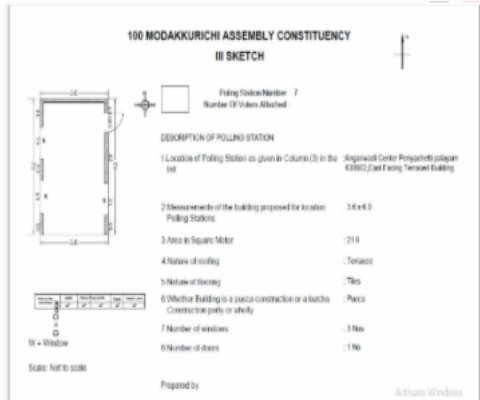

Nazri Naksha

Google Map View

Polling Station Building Front View

Polling Station Front View

Cad View

Key MAP View