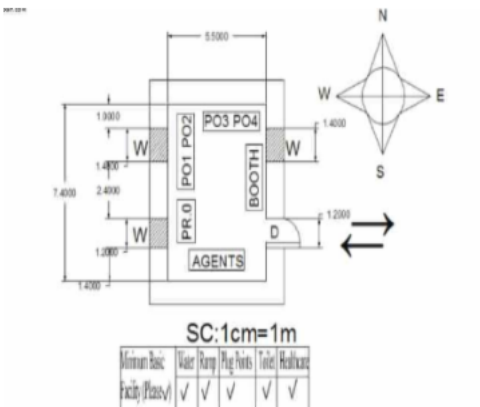

Nazri Naksha

Google Map View

Polling Station Building Front View

Polling Station Front View

Cad View

Key MAP View