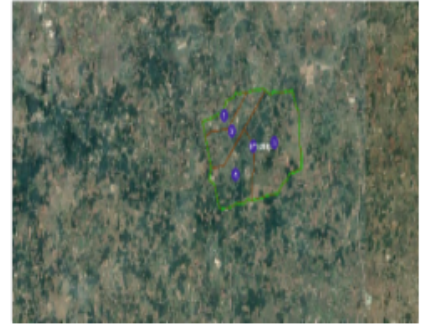

Nazri Naksha

Google Map View