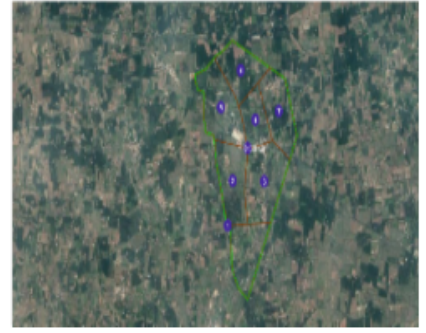

Nazri Naksha

Google Map View