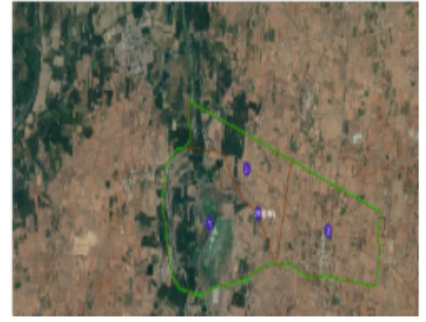

Nazri Naksha

Google Map View