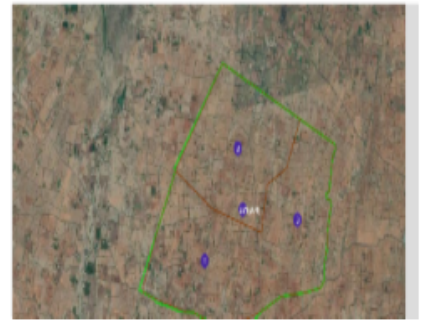

Nazri Naksha

Google Map View