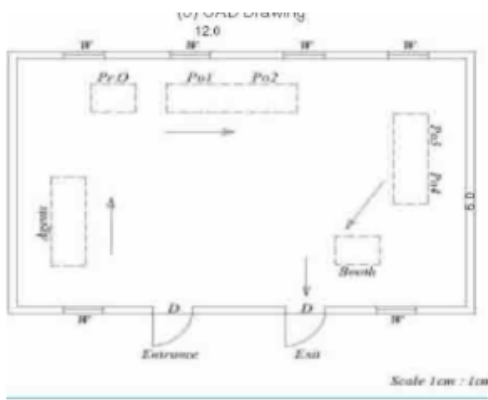

Nazri Naksha

Google Map View

Cad View