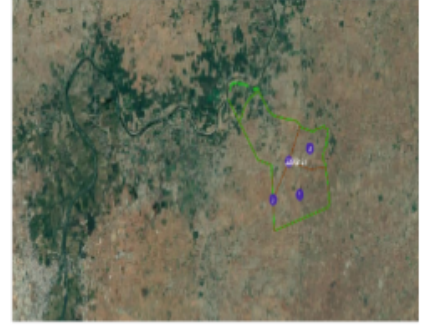

Nazri Naksha

Google Map View