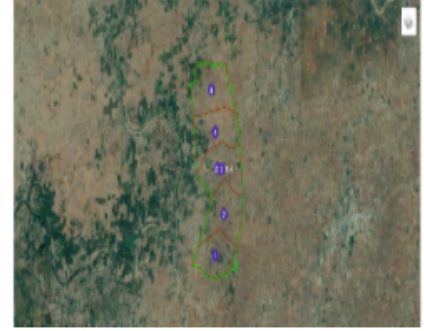

Nazri Naksha

Google Map View