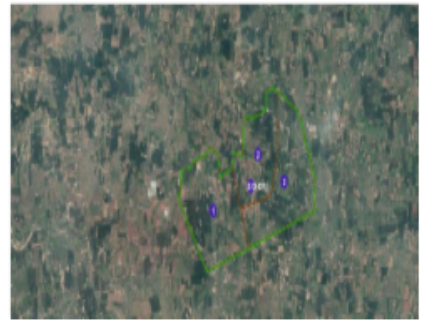

Nazri Naksha

Google Map View