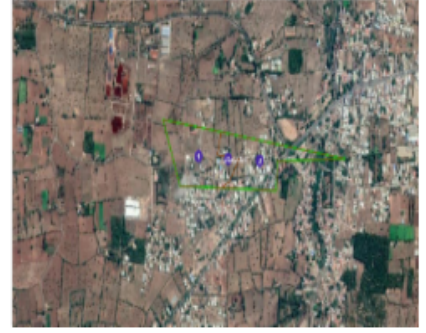

Nazri Naksha

Google Map View