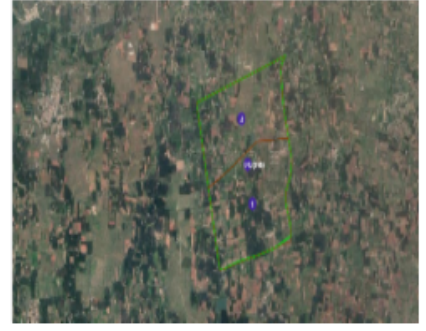

Nazri Naksha

Google Map View