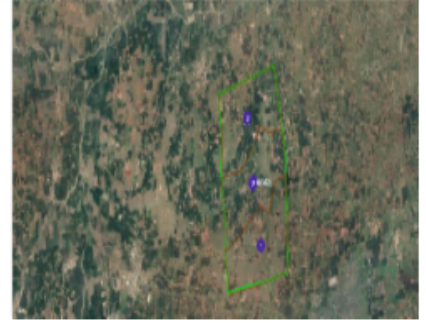

Nazri Naksha

Google Map View