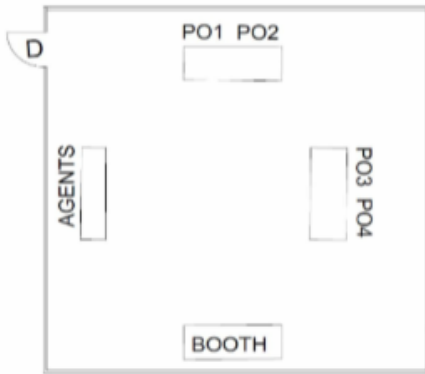

Nazri Naksha

Google Map View

Polling Station Building Front View

Polling Station Front View

Cad View

Key MAP View