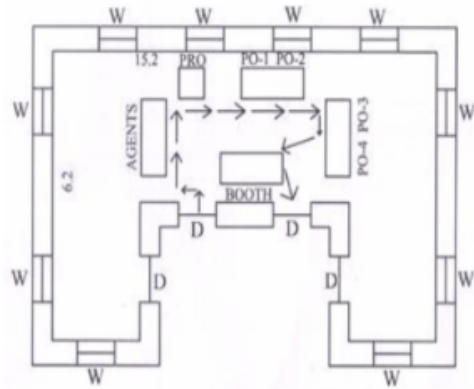

Nazri Naksha

Google Map View

Polling Station Building Front View

Polling Station Front View

Cad View

Key MAP View