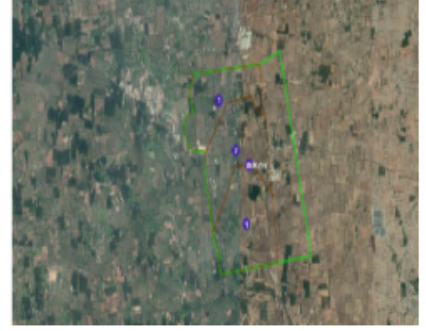

Nazri Naksha

Google Map View