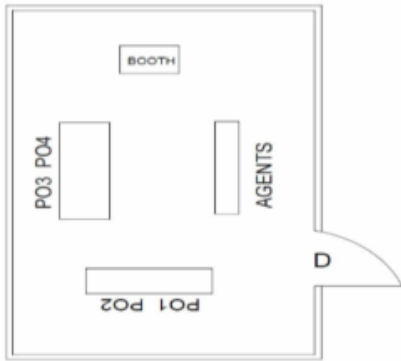

Nazri Naksha

Google Map View

Polling Station Building Front View

Polling Station Front View

Cad View

Key MAP View