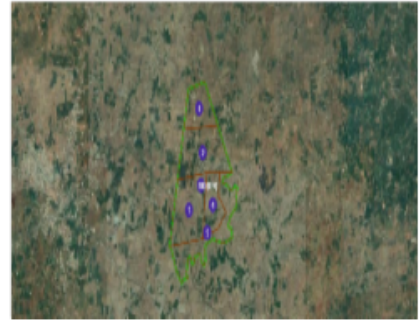

Nazri Naksha

Google Map View