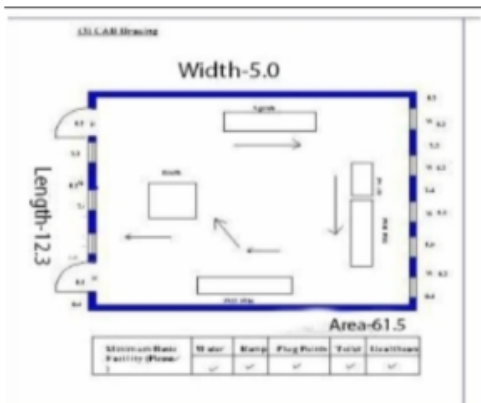

Nazri Naksha

Google Map View

Polling Station Building Front View

Polling Station Front View

Cad View

Key MAP View