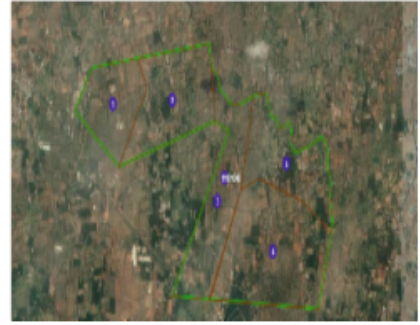

Nazri Naksha

Google Map View