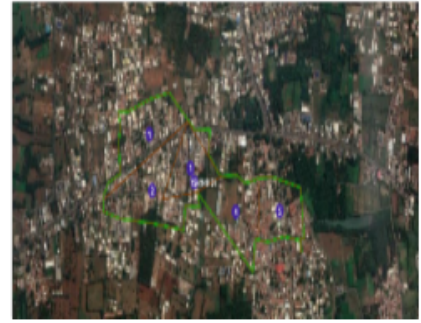

Nazri Naksha

Google Map View