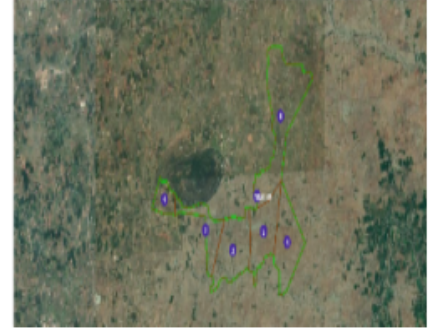

Nazri Naksha

Google Map View