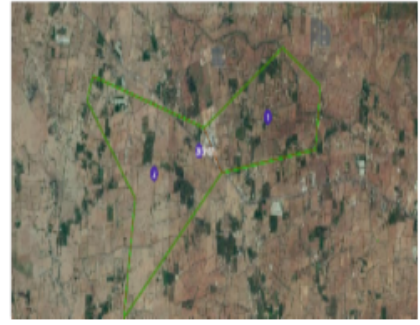

Nazri Naksha

Google Map View