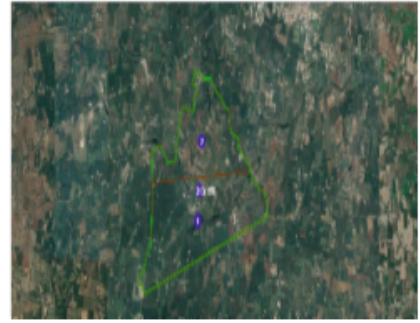

Nazri Naksha

Google Map View