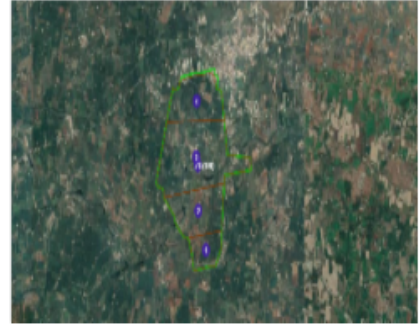

Nazri Naksha

Google Map View