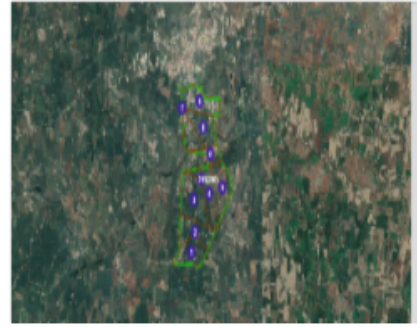

Nazri Naksha

Google Map View