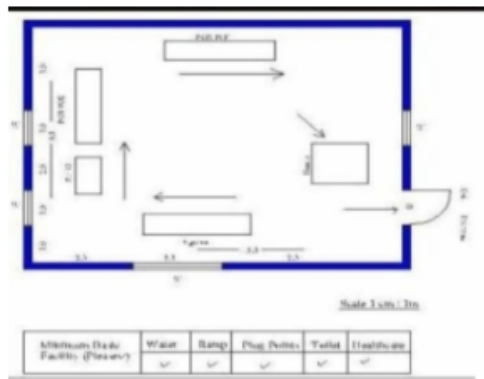

Nazri Naksha

Google Map View

Polling Station Building Front View

Polling Station Front View

Cad View

Key MAP View