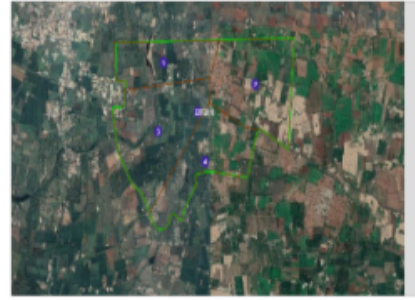

Nazri Naksha

Google Map View