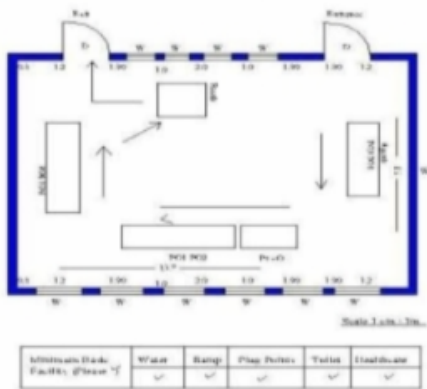

Nazri Naksha

Google Map View

Polling Station Building Front View

Polling Station Front View

Cad View

Key MAP View