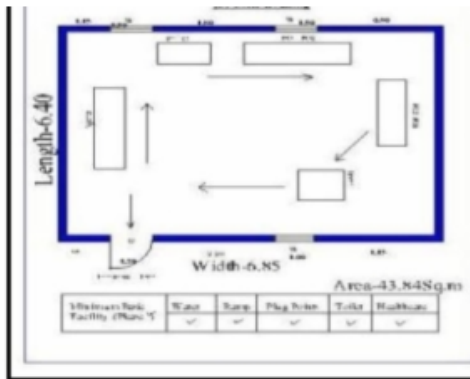

Nazri Naksha

Google Map View

Cad View