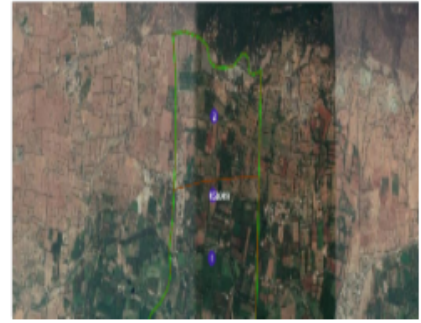

Nazri Naksha

Google Map View