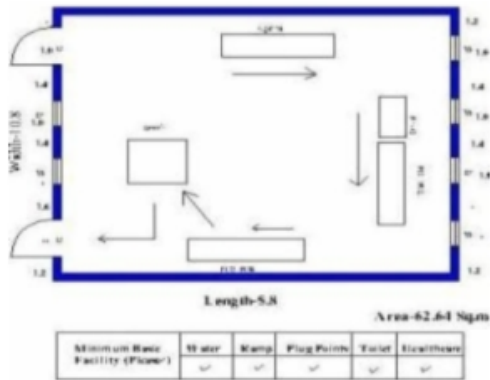

Nazri Naksha

Google Map View

Polling Station Building Front View

Polling Station Front View

Cad View

Key MAP View