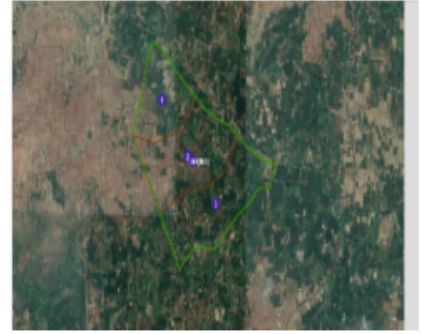

Nazri Naksha

Google Map View