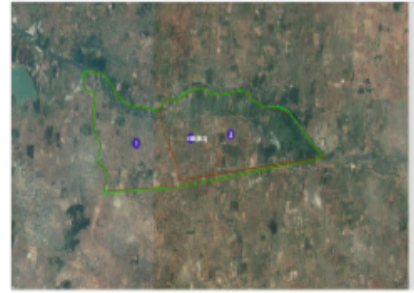

Nazri Naksha

Google Map View