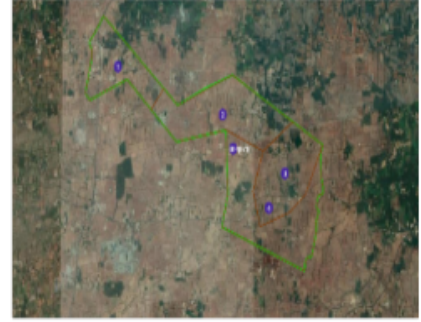

Nazri Naksha

Google Map View