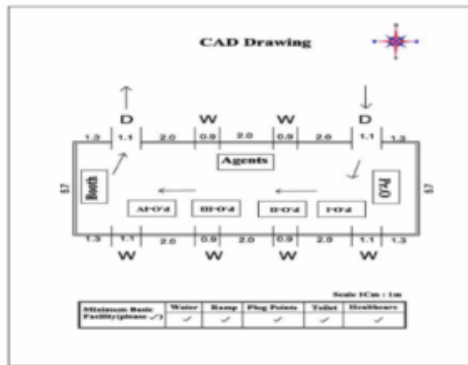

Nazri Naksha

Google Map View

Polling Station Building Front View

Polling Station Front View

Cad View

Key MAP View