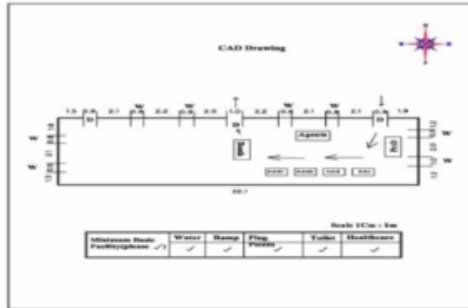

Nazri Naksha

Google Map View

Polling Station Building Front View

Polling Station Front View

Cad View

Key MAP View