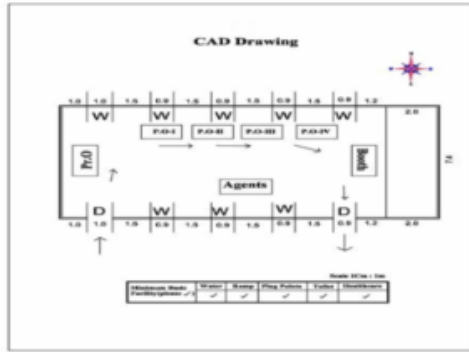

Nazri Naksha

Google Map View

Polling Station Building Front View

Polling Station Front View

Cad View

Key MAP View