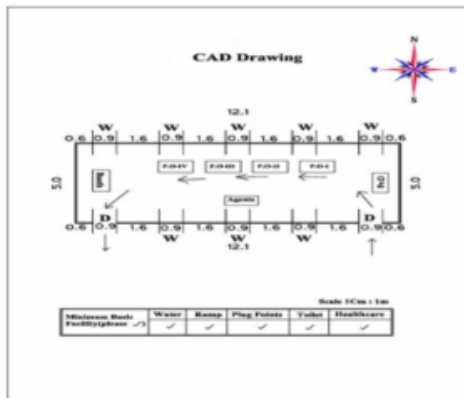

Nazri Naksha

Google Map View

Polling Station Building Front View

Polling Station Front View

Cad View

Key MAP View