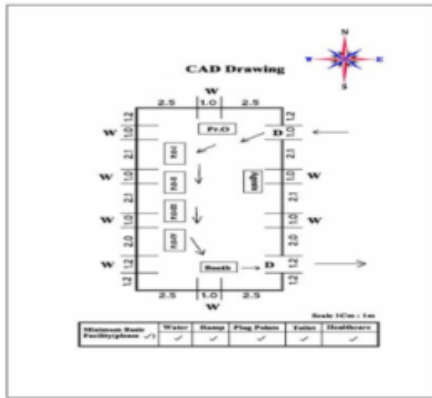

Nazri Naksha

Google Map View

Polling Station Building Front View

Polling Station Front View

Cad View

Key MAP View