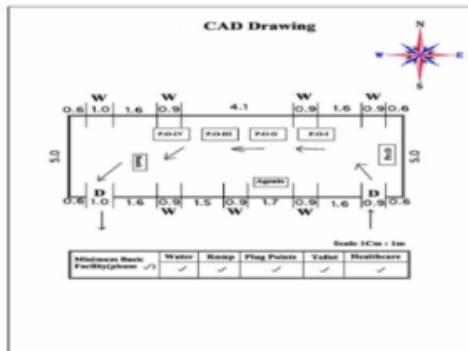

Nazri Naksha

Google Map View

Polling Station Building Front View

Polling Station Front View

Cad View

Key MAP View