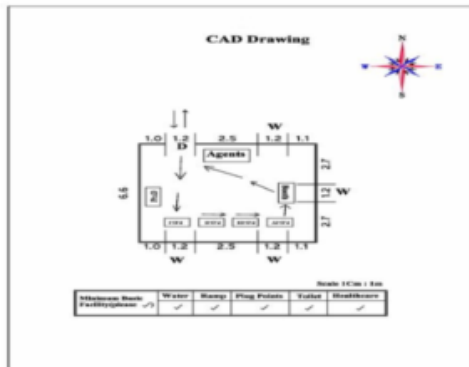

Nazri Naksha

Google Map View

Polling Station Building Front View

Polling Station Front View

Cad View

Key MAP View