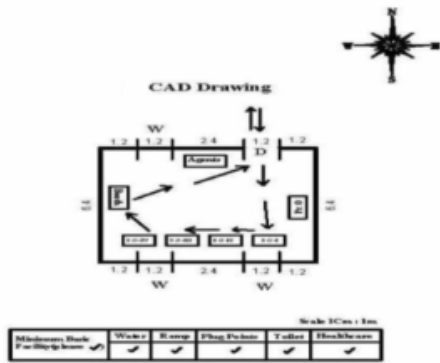

Nazri Naksha

Google Map View

Polling Station Building Front View

Polling Station Front View

Cad View

Key MAP View