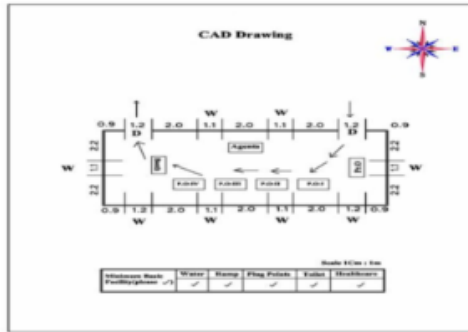

Nazri Naksha

Google Map View

Polling Station Building Front View

Polling Station Front View

Cad View

Key MAP View