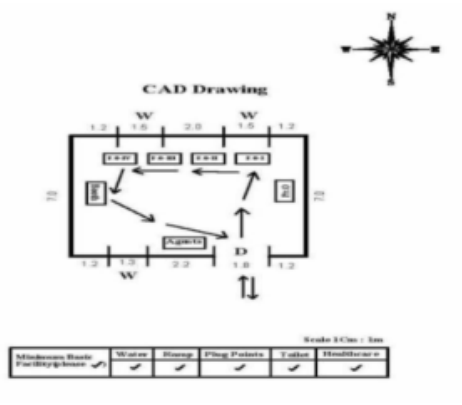

Nazri Naksha

Google Map View

Polling Station Building Front View

Polling Station Front View

Cad View

Key MAP View