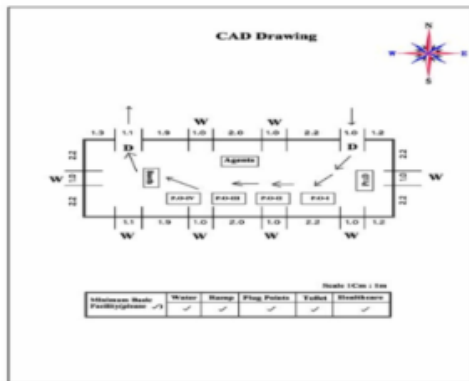

Nazri Naksha

Google Map View

Polling Station Building Front View

Polling Station Front View

Cad View

Key MAP View