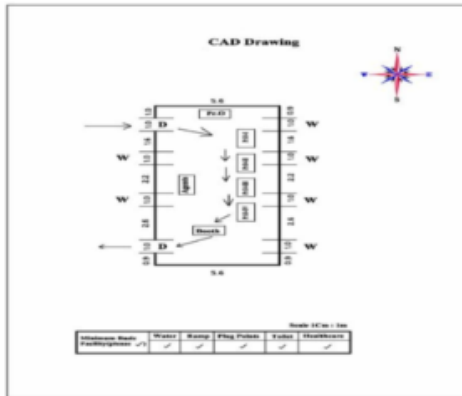

Nazri Naksha

Google Map View

Polling Station Building Front View

Polling Station Front View

Cad View

Key MAP View