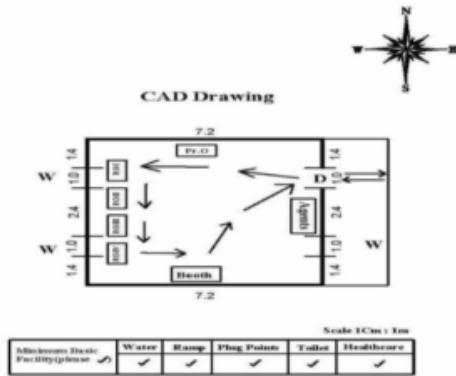

Nazri Naksha

Google Map View

Polling Station Building Front View

Polling Station Front View

Cad View

Key MAP View