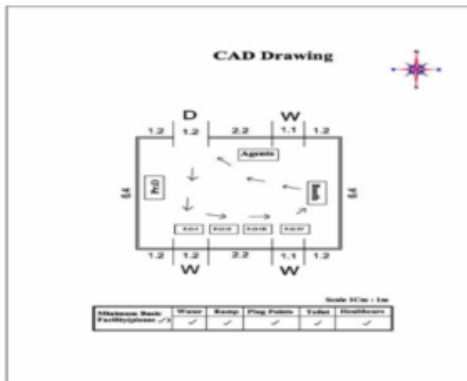

Nazri Naksha

Google Map View

Polling Station Building Front View

Polling Station Front View

Cad View

Key MAP View